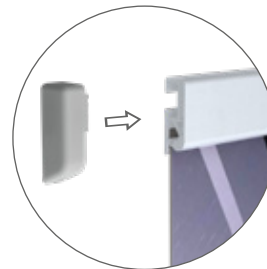

roll screen chrome 850

roll screen chrome 1000