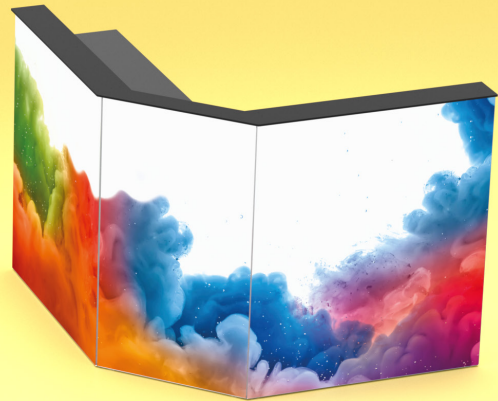

# COUNTER MAX CORNER

## COUNTER MAX corner

– the COUNTER MAX, extended around the corner

The COUNTER MAX corner expands the illuminated trade show counter COUNTER MAX by a 90° corner unit – enabling closed counter layouts at trade shows, events and in retail environments. LED illumination continues seamlessly through the corner, keeping the entire setup evenly lit from end to end. Identical LED modules and front panels ensure a uniform appearance that blends both units into a single cohesive counter.